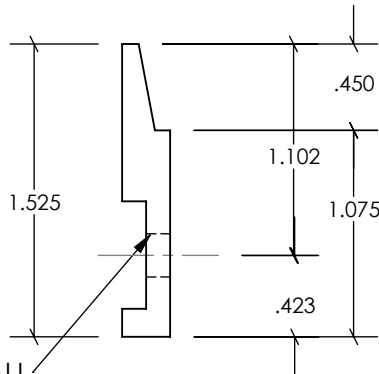

# 1.4 ICONIC PANEL CLEAT LOCATIONS

APPROVED  
By dwilliams at 9:44 am, Aug 06, 2014

PANEL CLEAT

WALL CLEAT

THRU HOLE TO ATTACH TO WALL

INSTALL 45" WALL CLEATS IN AN OVERLAPPING PATTERN BETWEEN MULTIPLE PANEL CONFIGURATIONS (DOES NOT APPLY TO SINGLE PANELS)