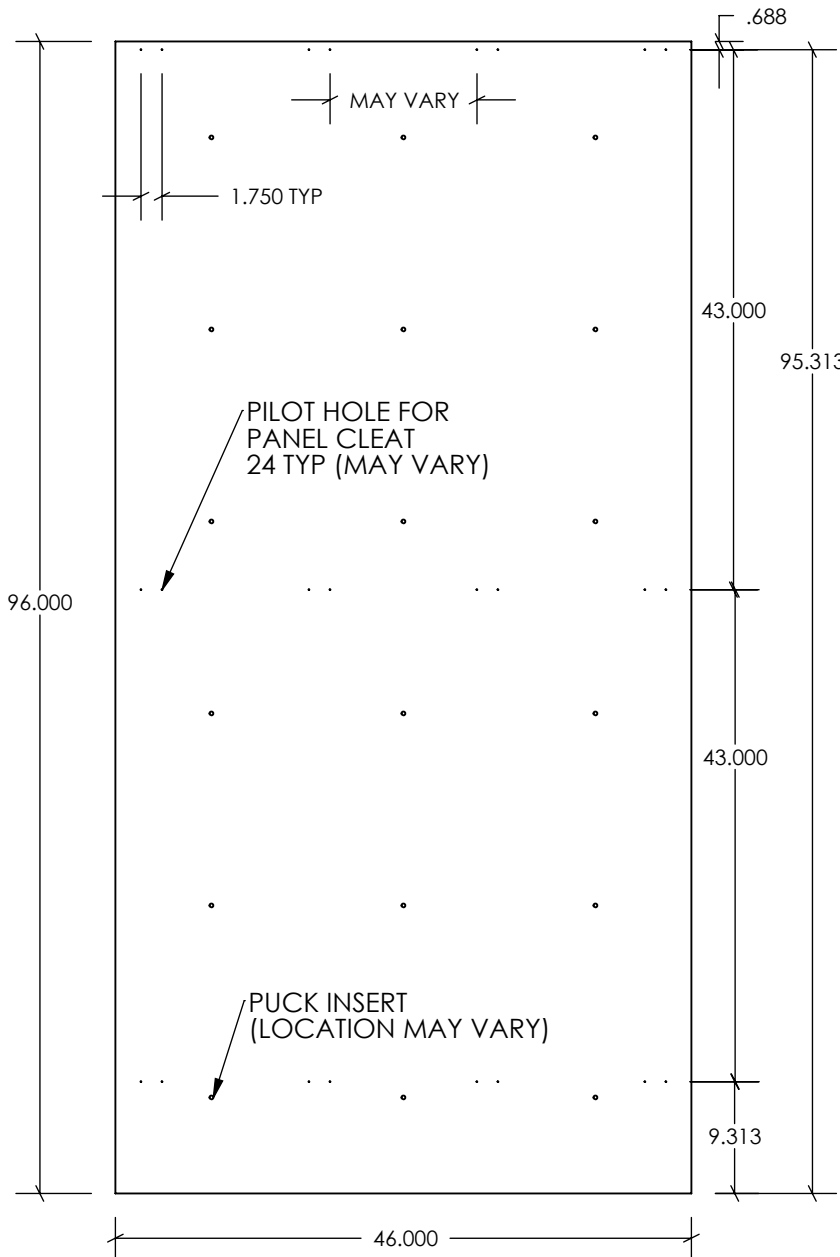

# 1.4 ICONIC PANEL CLEAT LOCATIONS

APPROVED  
By dwilliams at 9:44 am, Aug 06, 2014

PANEL CLEAT

WALL CLEAT

THRU HOLE TO ATTACH TO WALL

INSTALL 45" WALL CLEATS IN AN OVERLAPPING PATTERN BETWEEN MULTIPLE PANEL CONFIGURATIONS (DOES NOT APPLY TO SINGLE PANELS)

PANEL CLEAT HOLE LOCATIONS

**B&N INDUSTRIES**  
650.593.4127  
WWW.BNIND.COM