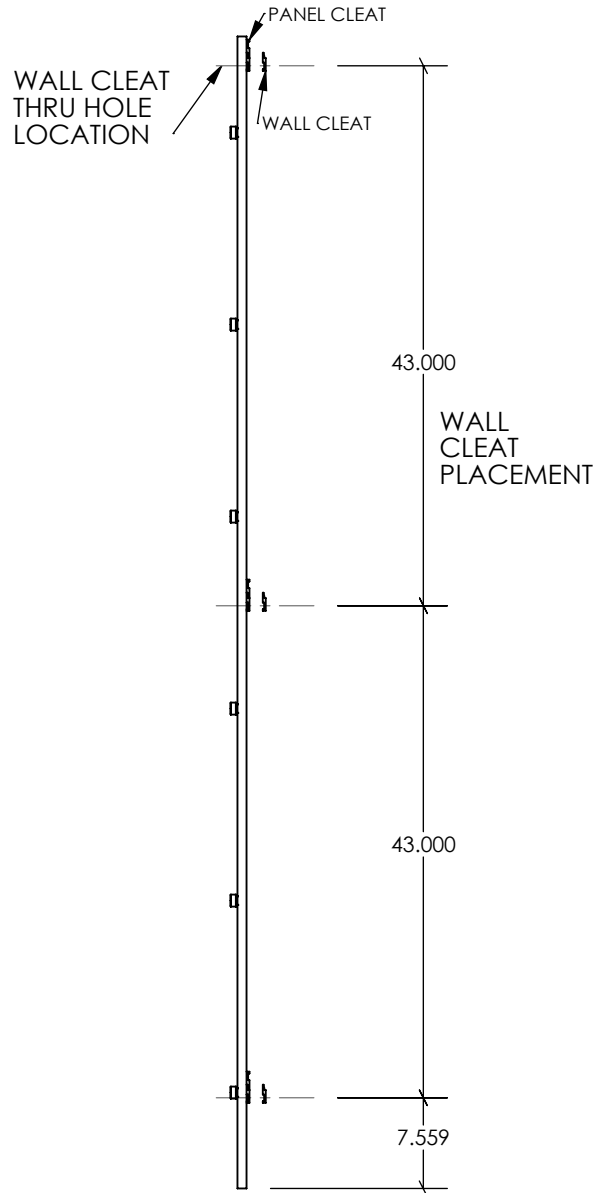

# 1.4 ICONIC PANEL CLEAT LOCATIONS

APPROVED  
By dwilliams at 9:44 am, Aug 06, 2014

PANEL CLEAT

WALL CLEAT

THRU HOLE TO ATTACH TO WALL

INSTALL 45" WALL CLEATS IN AN OVERLAPPING PATTERN BETWEEN MULTIPLE PANEL CONFIGURATIONS (DOES NOT APPLY TO SINGLE PANELS)

PANEL CLEAT HOLE LOCATIONS

**B&N INDUSTRIES**  
650.593.4127  
WWW.BNIND.COM