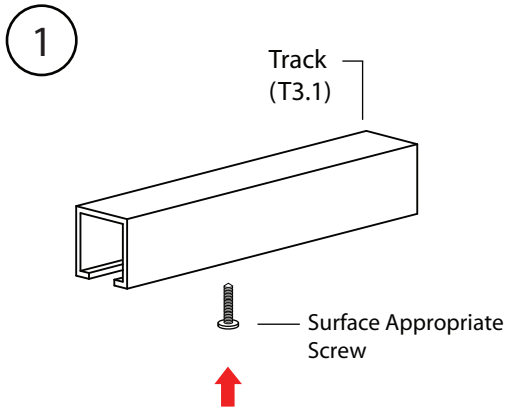

Assembly & Installation Instructions

10.2 Soffitto-Track & Upright Installation Instructions

1 Install Ceiling Track

Using the appropriate screws, mount the track to the ceiling.
*Double check that the track is properly secured to the ceiling before proceeding.

2 Install Uprights

a
Take the Soffitto Upright and align the head with the end of the track. Slots should be facing towards the sides.

b
Slide Uprights into approximate location on ceiling track.

Uprights are easily re-positioned along the tracks to accommodate different width Accessories. The upright position will be dependant upon the width of accessories used.