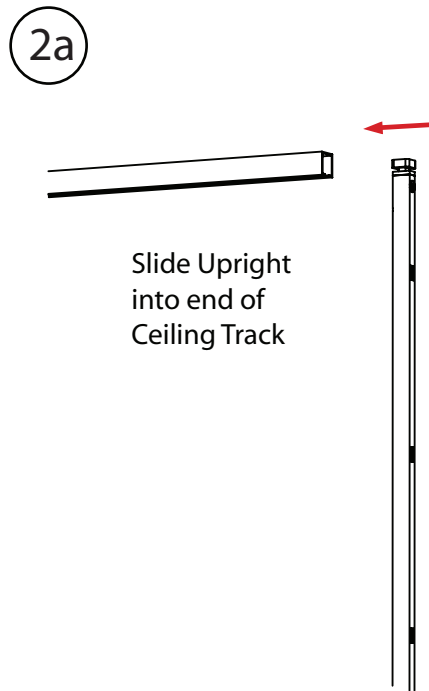

Assembly & Installation Instructions

10.2 Soffitto-Track & Upright Installation Instructions

1 Install Ceiling Track

Using the appropriate screws, mount the track to the ceiling.
*Double check that the track is properly secured to the ceiling before proceeding.

2 Install Uprights

a
Take the Soffitto Upright and align the head with the end of the track. Slots should be facing towards the sides.

b
Slide Uprights into approximate location on ceiling track.

Uprights are easily re-positioned along the tracks to accommodate different width Accessories. The upright position will be dependant upon the width of accessories used.