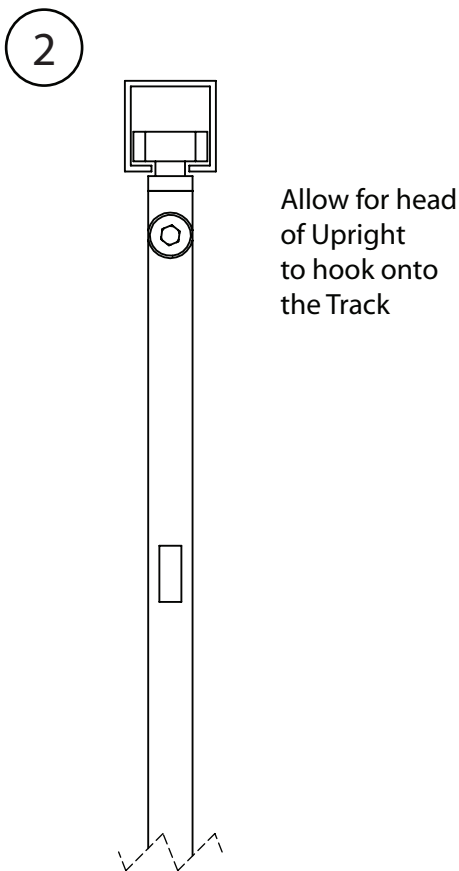

Assembly & Installation Instructions

10.2 Soffitto-Track & Upright Installation Instructions

1 Install Ceiling Track

Using the appropriate screws, mount the track to the ceiling.
*Double check that the track is properly secured to the ceiling before proceeding.

2 Install Uprights

a
Take the Soffitto Upright and align the head with the end of the track. Slots should be facing towards the sides.

b
Slide Uprights into approximate location on ceiling track.

Uprights are easily re-positioned along the tracks to accommodate different width Accessories. The upright position will be dependant upon the width of accessories used.